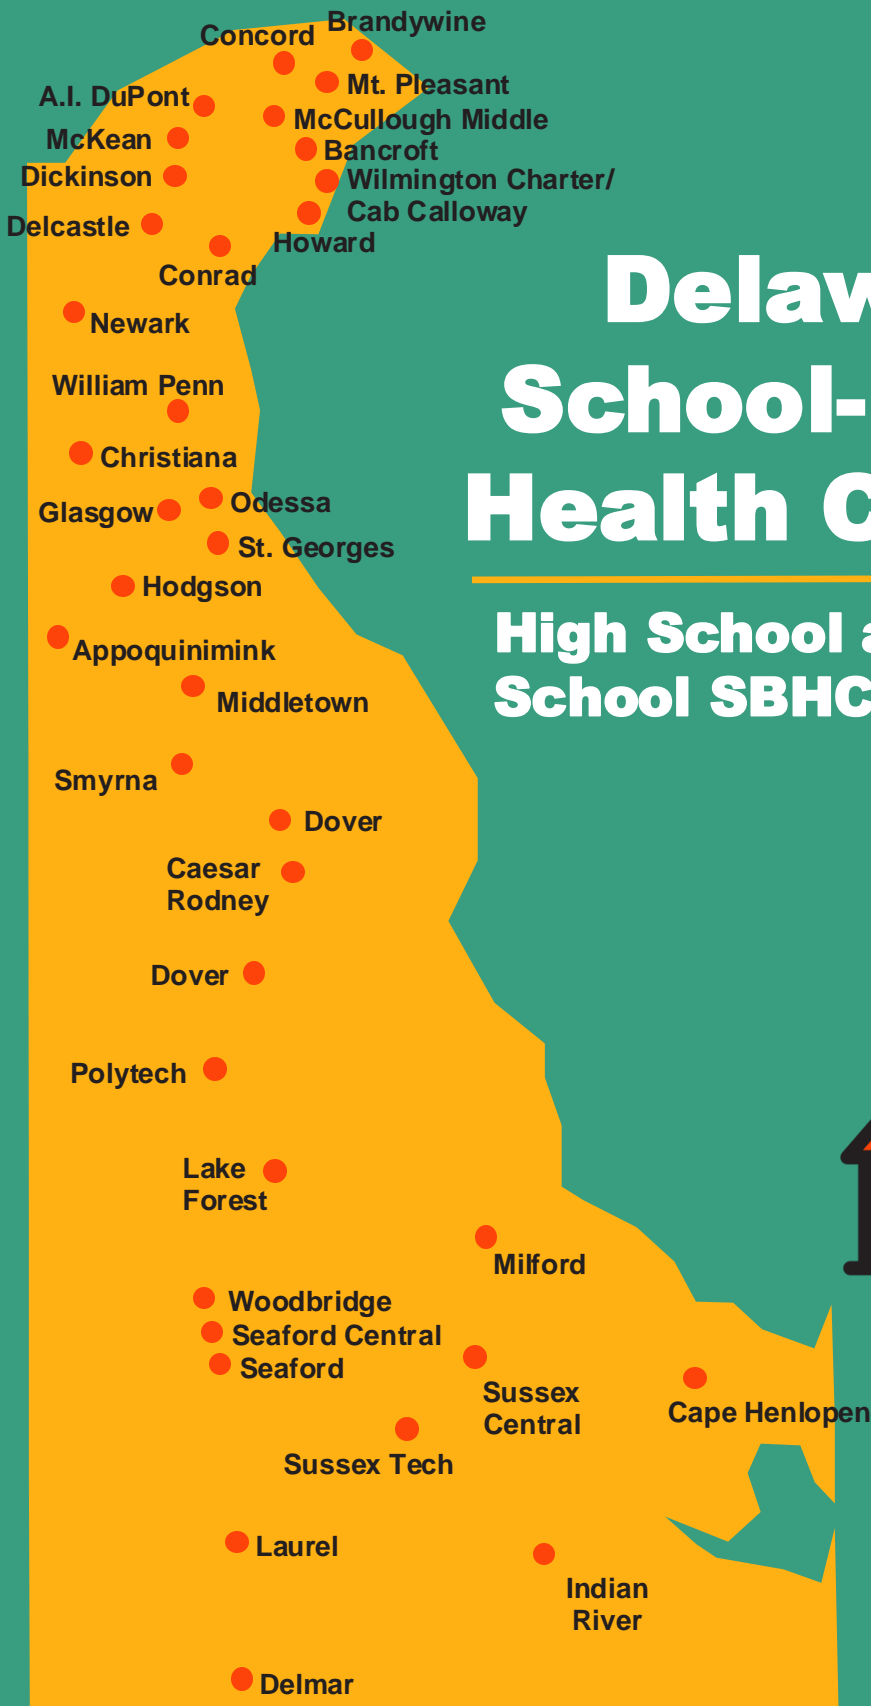

# Delaware School-Based Health Centers

## High School and Middle School SBHC Locations

## Elementary School SBHC Locations

Baltz ● Shortlidge  
Warner ● Kuumba  
Richardson Park ● Stubbs  
Brookside ● Bayard ● Maurice Pritchett  
Silver Lake ● Pulaski  
Wilmington Manor ● Eisenberg  
Pleasantville ● Castle Hills  
New Castle  
Carrie  
Wilbur ● Downie  
Silver Lake ● Southern

West ● Seaford Central  
Seaford  
Blades  
Frederick Douglass