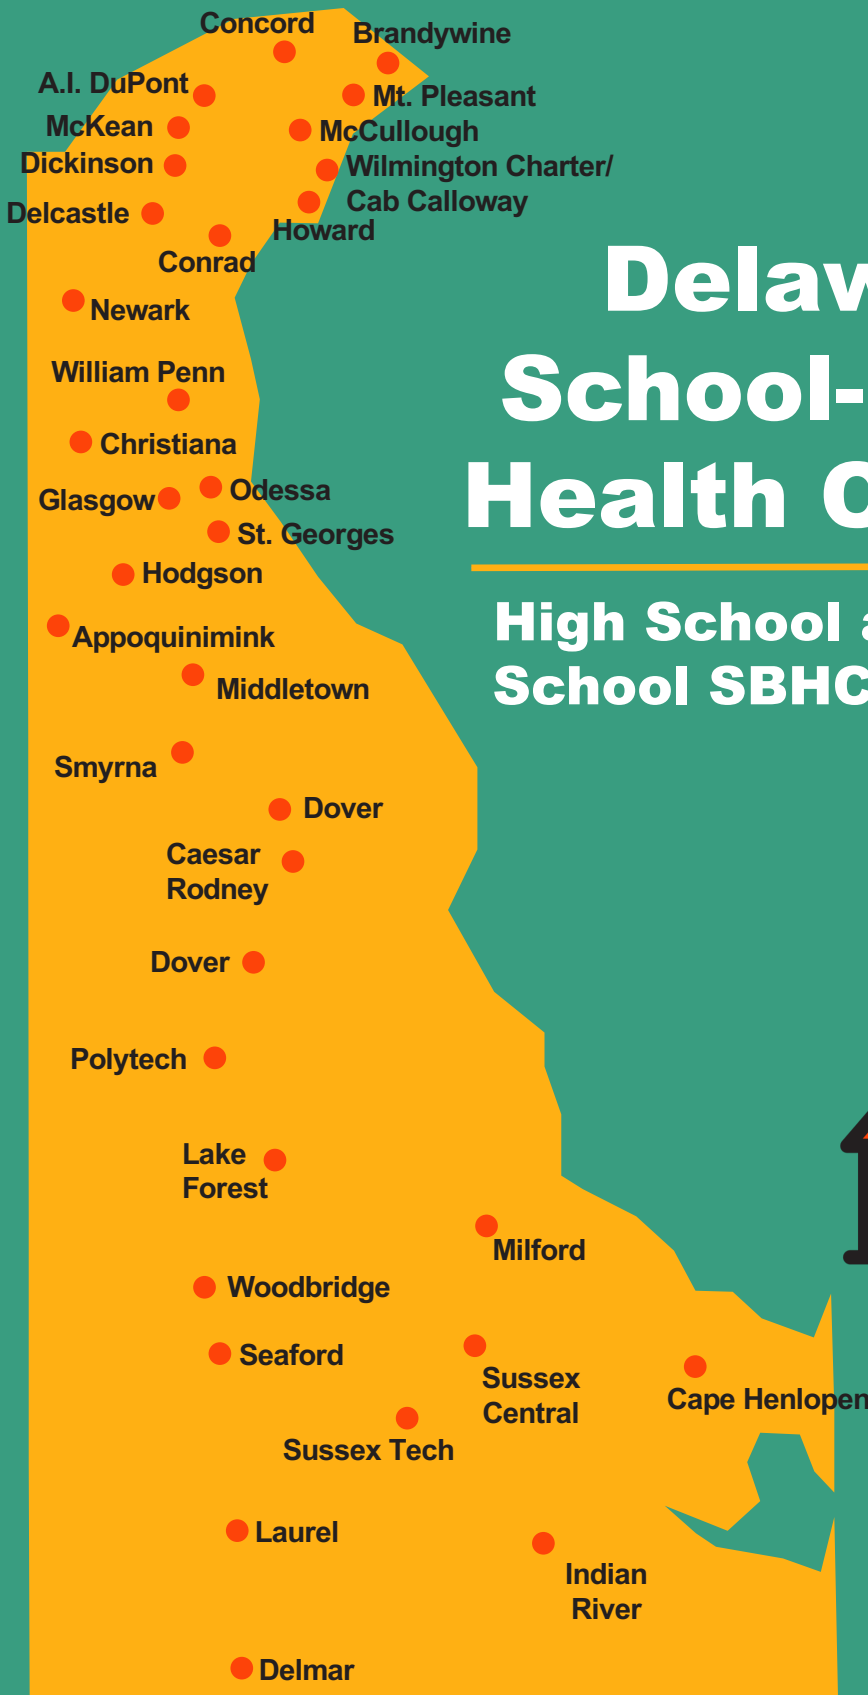

Delaware School-Based Health Centers

High School and Middle School SBHC Locations

Delaware School-Based Health Centers

Elementary School SBHC Locations

- Warner
- Richardson Park
- Brookside
- Silver Lake
- Wilmington Manor
- Pleasantville
- Wilbur
- Baltz
- Shortlidge
- Kuumba
- Bancroft
- Eisenberg
- Castle Hills
- New Castle
- Carrie
- Downie
- Southern

● Frederick Douglass