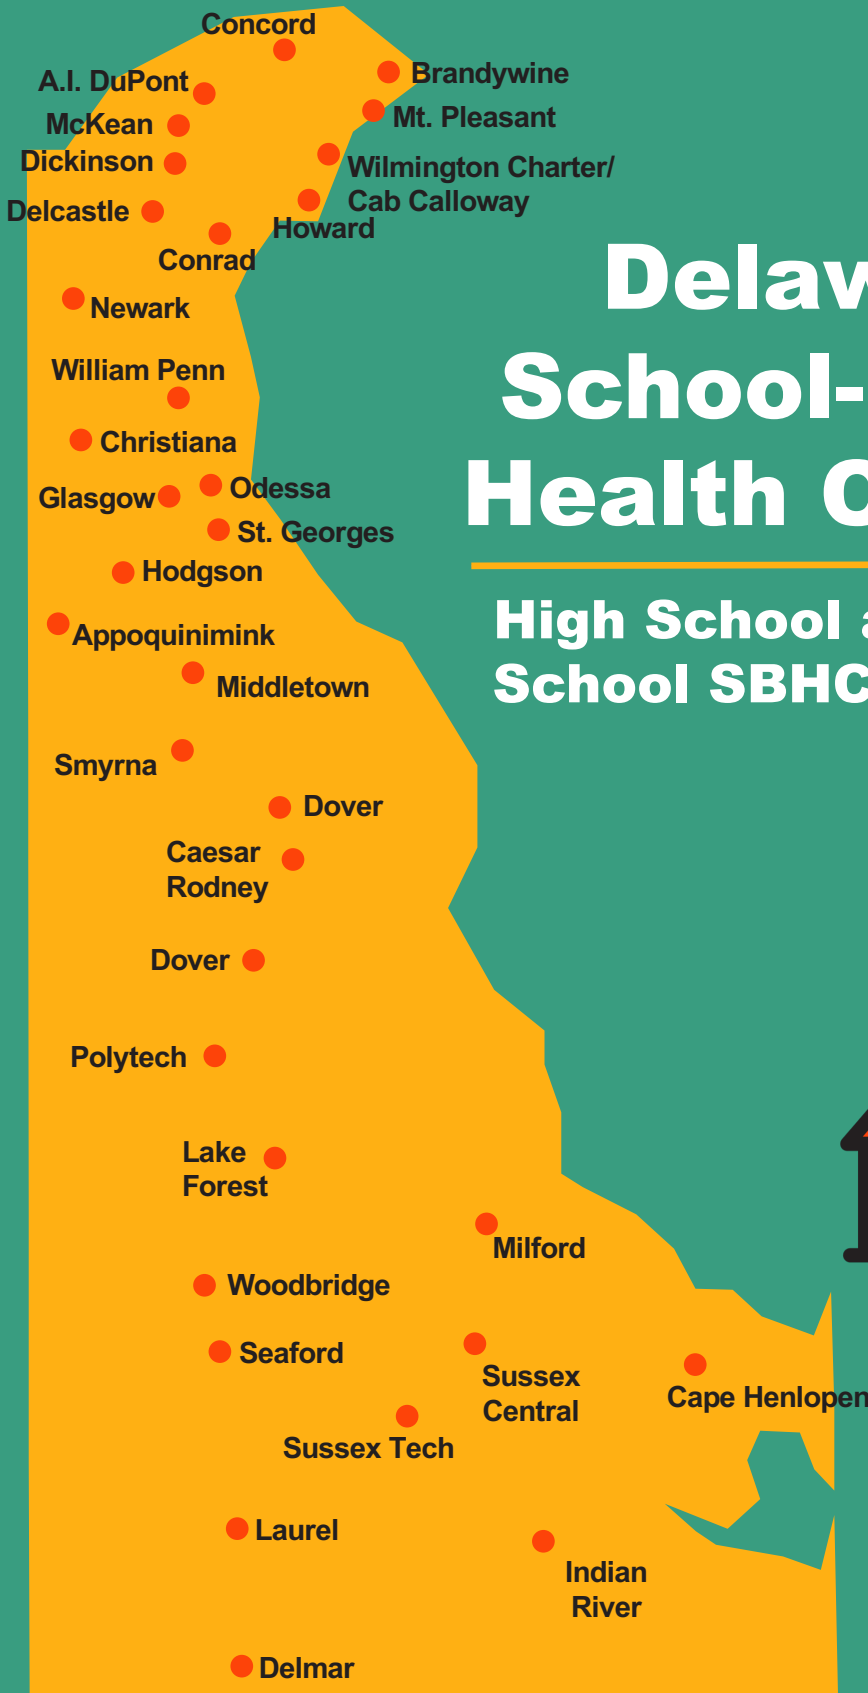

Delaware School-Based Health Centers

High School and Middle School SBHC Locations

Delaware School-Based Health Centers

Elementary School SBHC Locations

- Baltz
- Warner ● Shortlidge
- Kuumba
- Bayard ● Bancroft
- Eisenberg
- Wilmington Manor ● Castle Hills
- Pleasantville ● New Castle
- Carrie
- Downie
- Wilbur ● Southern

● Frederick Douglass